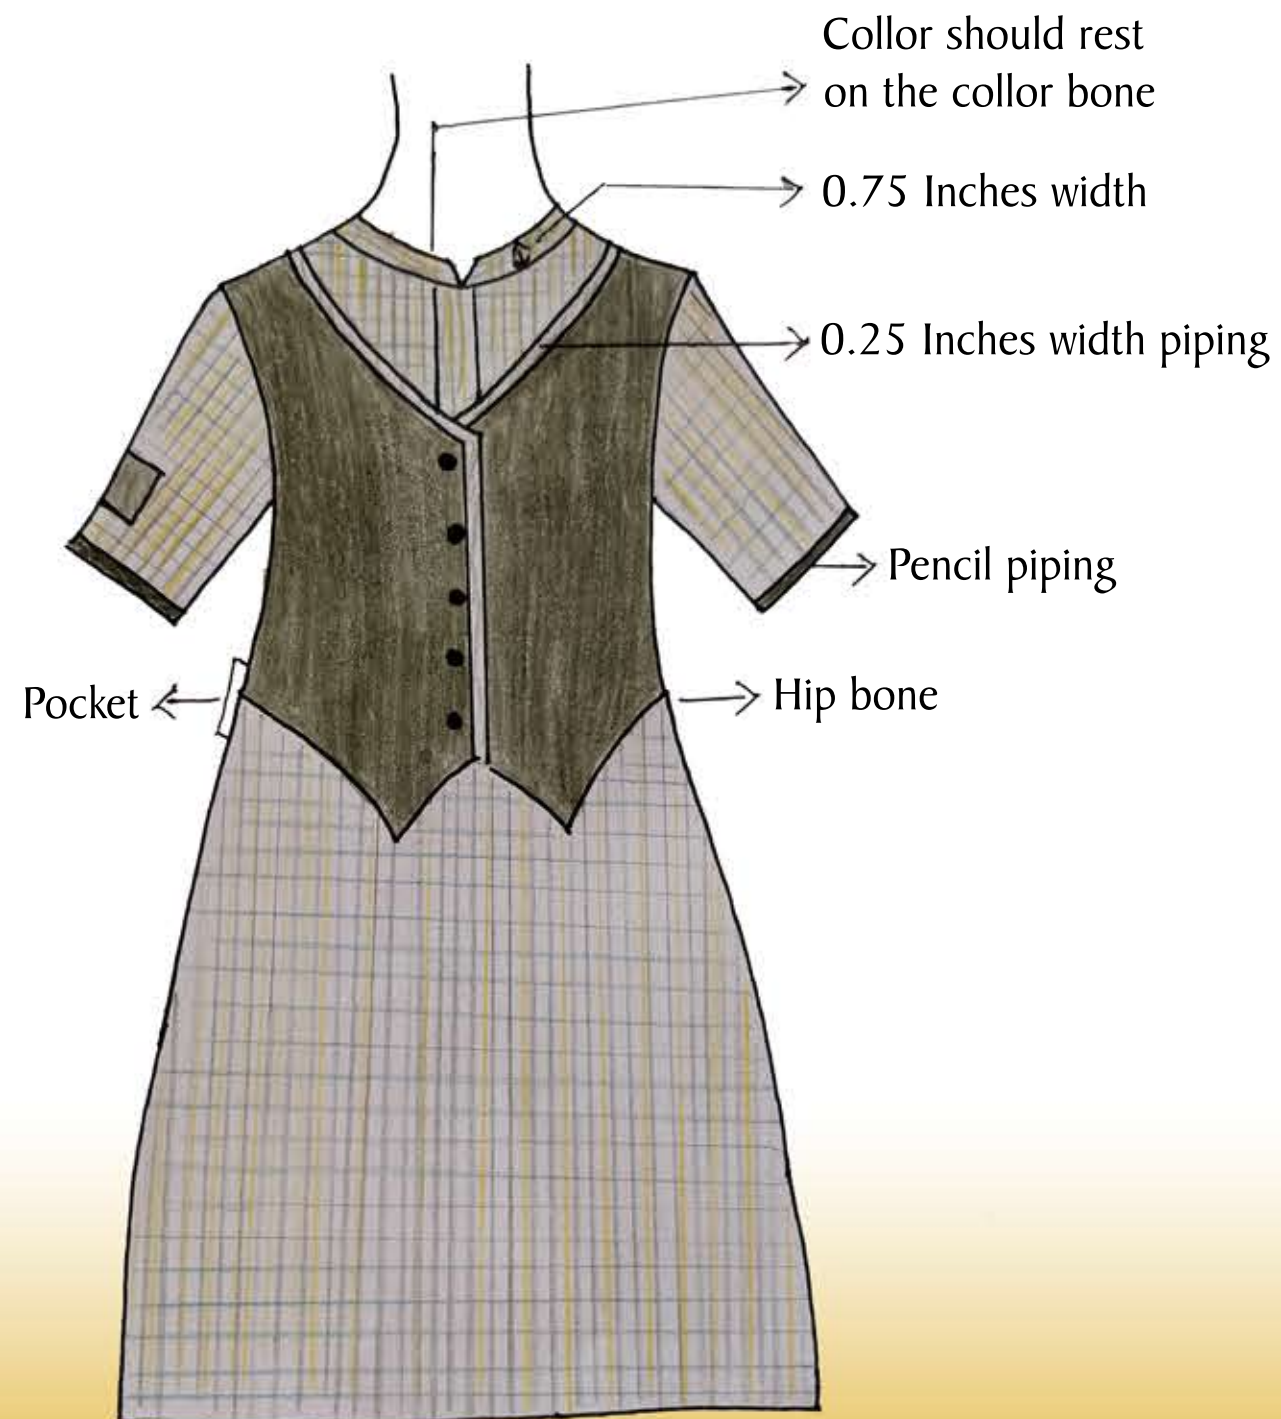

Manthan Vidyashram

Format for Boy's Uniform

Std VI to XII

Shirt

Pant

Right Hand Sleeve

Manthan Vidyashram

Format for Girl's Uniform

Std VI to XII

Front View

Pyjama - Same old pattern

Back View

Right Hand Sleeve