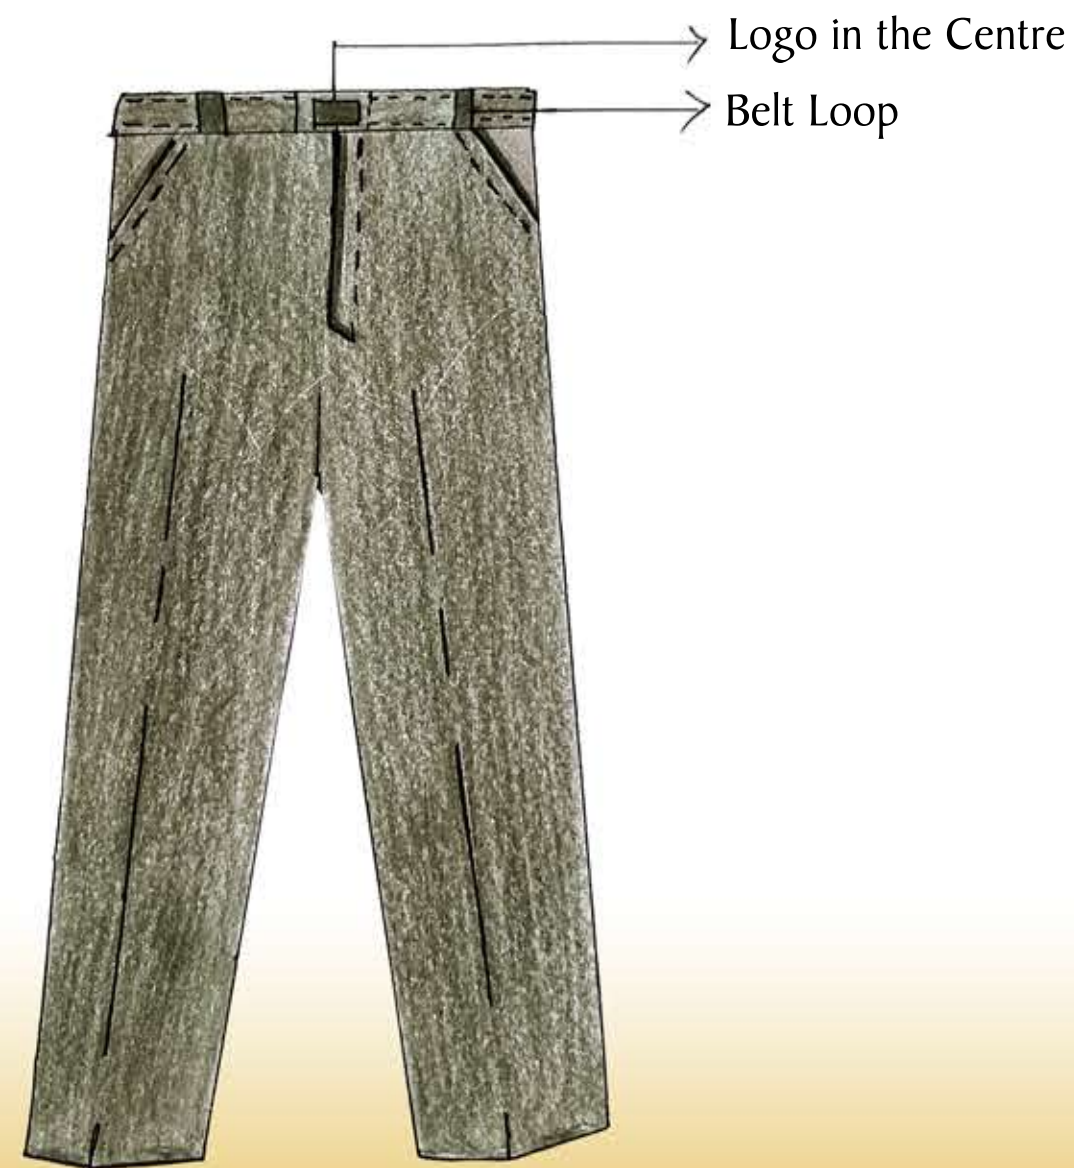

Manthan Vidyashram

Format for Boy's Uniform

Std VI to XII

Shirt

Pant

Right Hand Sleeve

Manthan Vidyashram

Format for Girl's Uniform

Std VI to XII

Front View

Pyjama - Same old pattern

Back View

Right Hand Sleeve